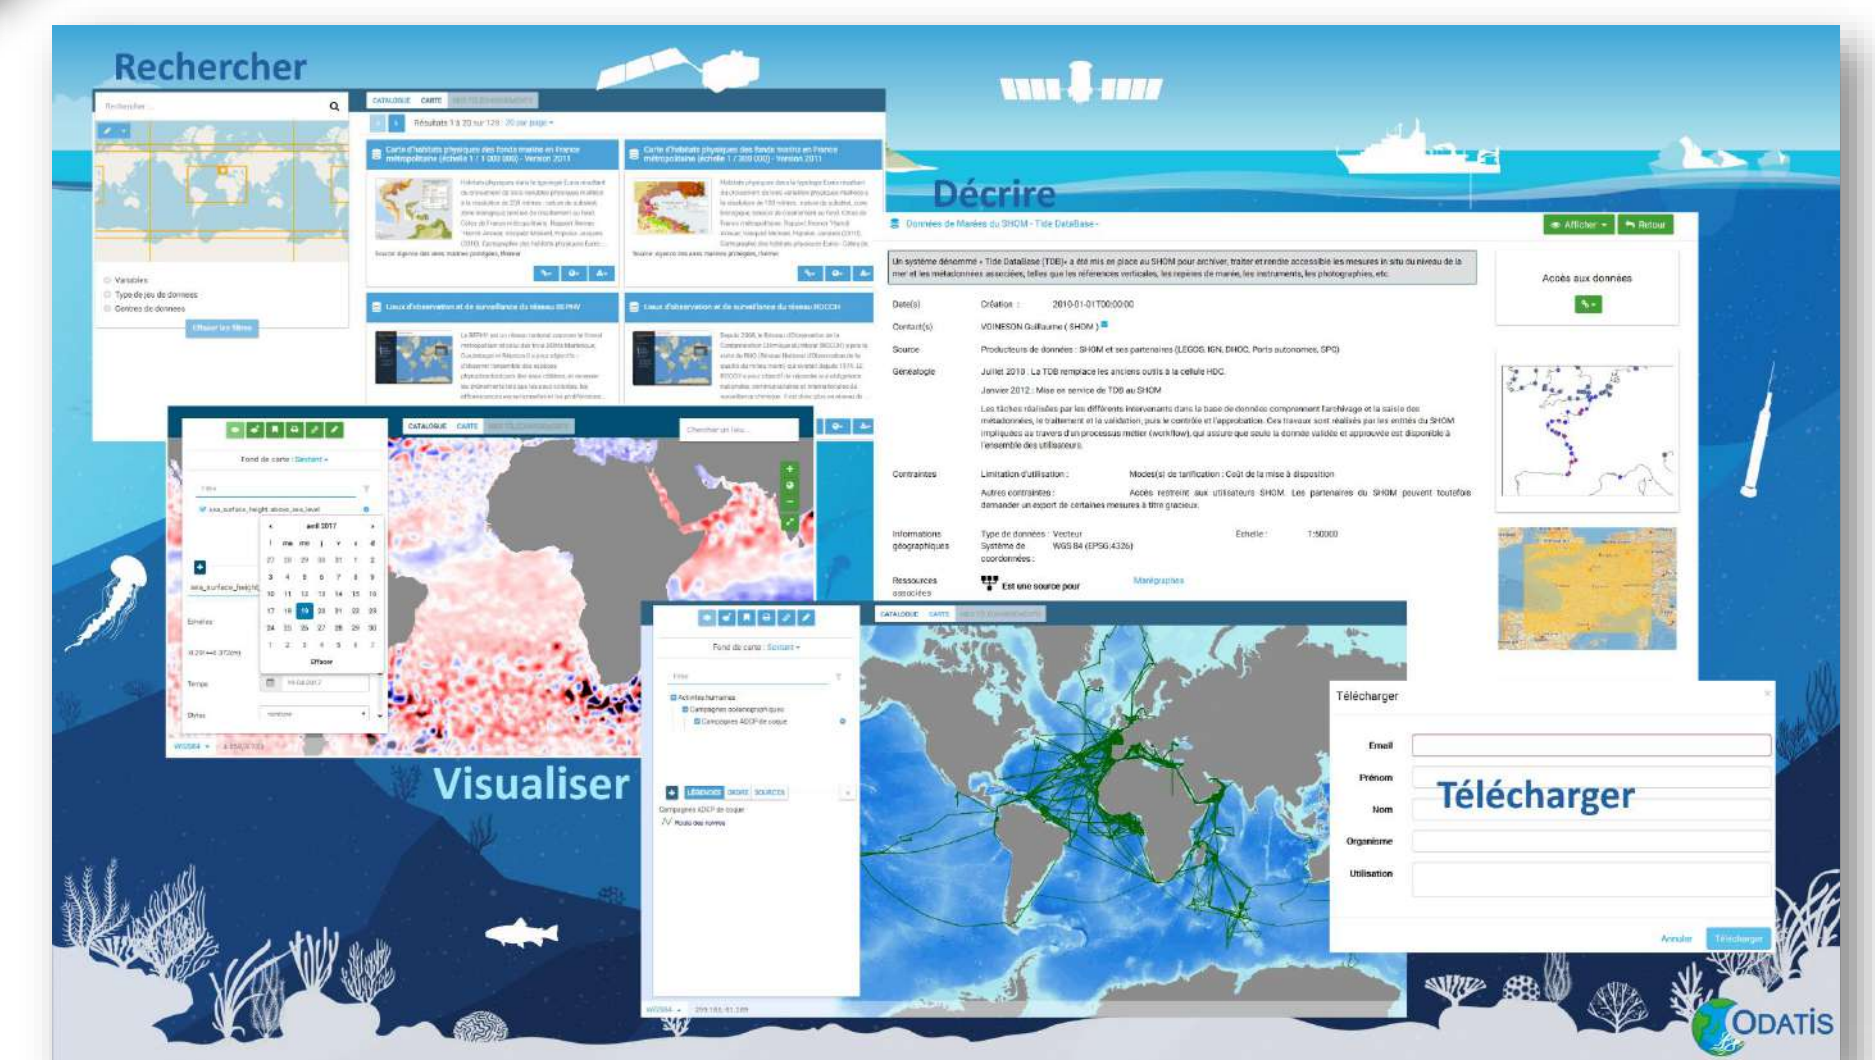

The ODATIS ocean data and services cluster is a component of the **Data Terra Research Infrastructure**, alongside 3 other clusters : **AERIS** for the Atmosphere, **FORM@TER** for the Solid Earth and **THEIA** for Land Surfaces.

The main task of the ODATIS Ocean Cluster is to facilitate/promote the discovery and use of data, to develop derived products, to make available software, tools and services.

ODATIS is based on a network of distributed **9 Data and Services Centres** operated by french research organizations: CNRS, CNES, Ifremer, IRD, Shom, Marine Universities.

The **Data and Services Centers** of the ODATIS Ocean cluster manage and provide multi-sensor datasets, over **long homogeneous** time series, by applying **FAIR principles** offering guaranteed data management services in terms of referencing, hosting, dissemination and interoperability.

The ODATIS Ocean cluster relies on **Scientific Expertise Consortia** to promote and develop processing methods and innovative products for satellite, airborne and *in situ* observations of the ocean and its interfaces. These Consortia network and federate scientific and technical experts around a topic : pH/CO<sub>2</sub>, O<sub>2</sub>, Ocean color, flow cytometry...