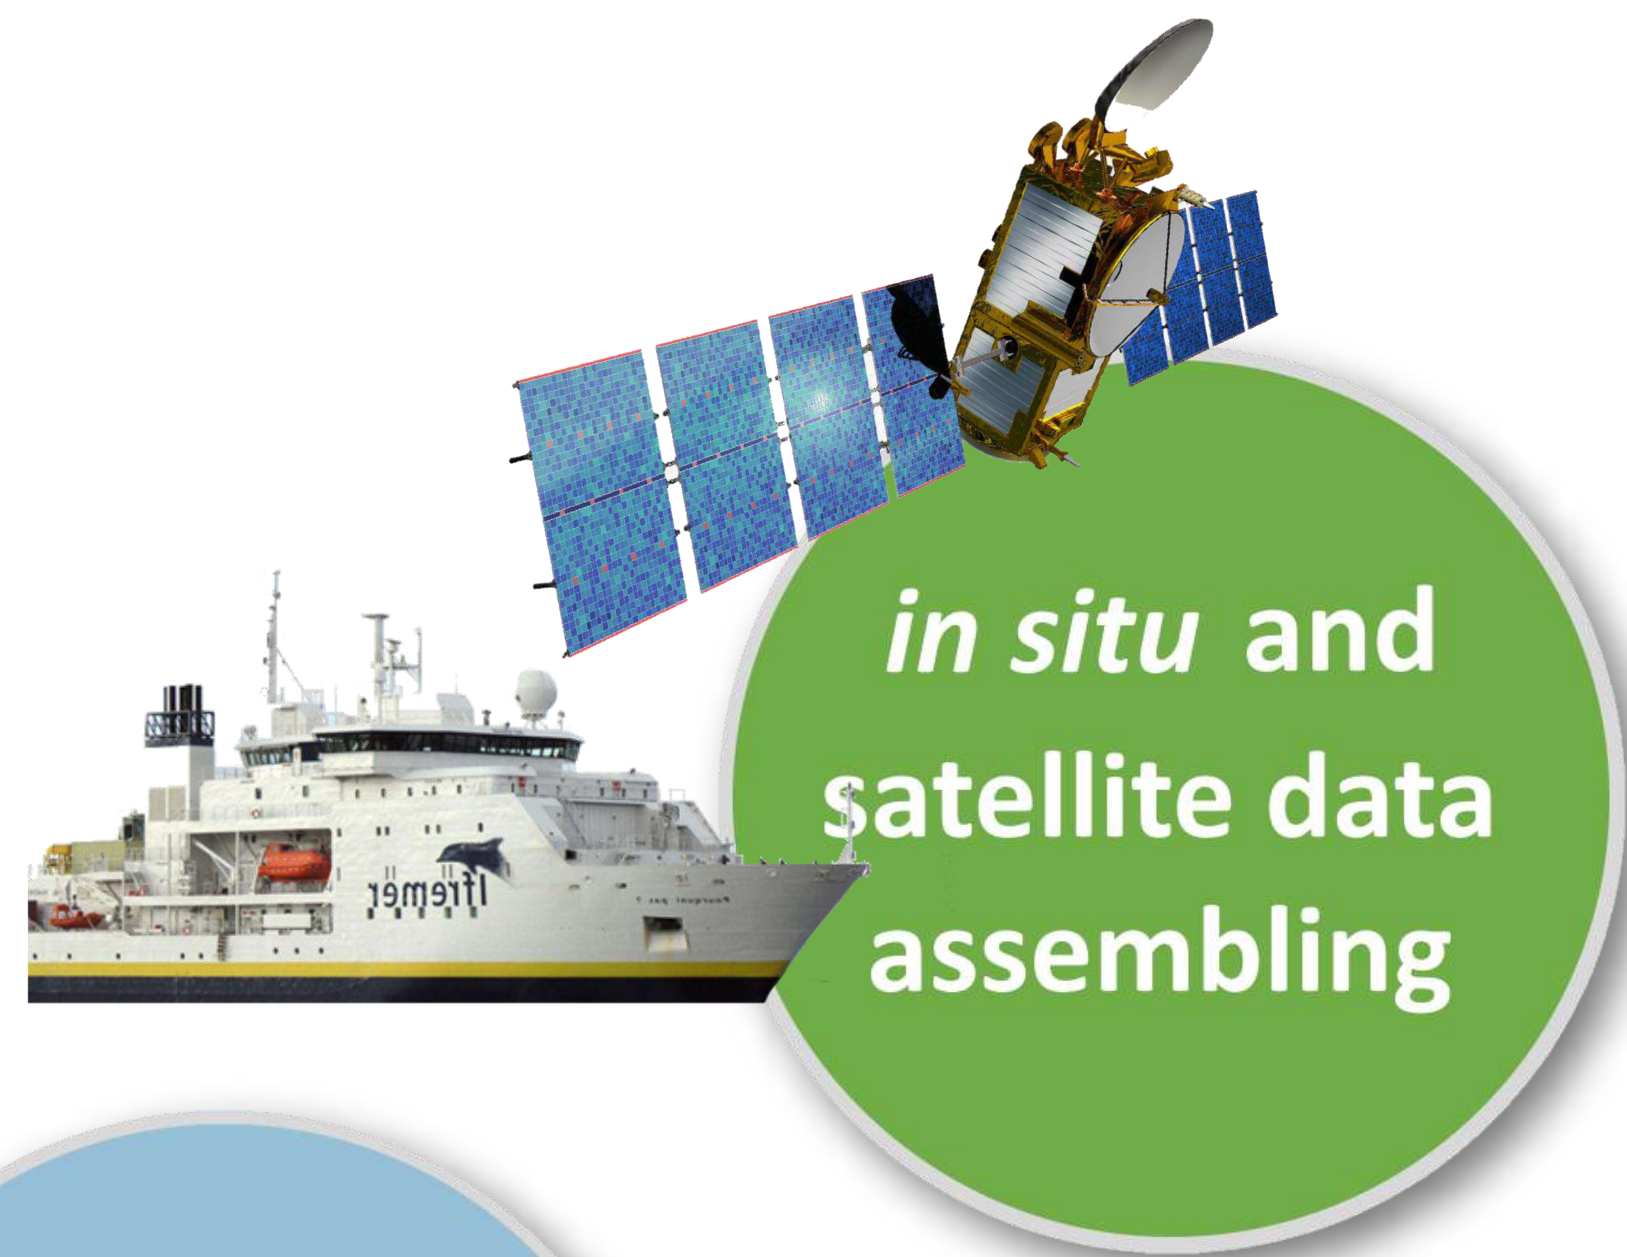

Analyze and process large volumes of data remotely (**HPC**), access to **Virtual Research Environments (VRE)**. Technical workshops offer hands-on experience with several data manipulation, processing and visualization software.