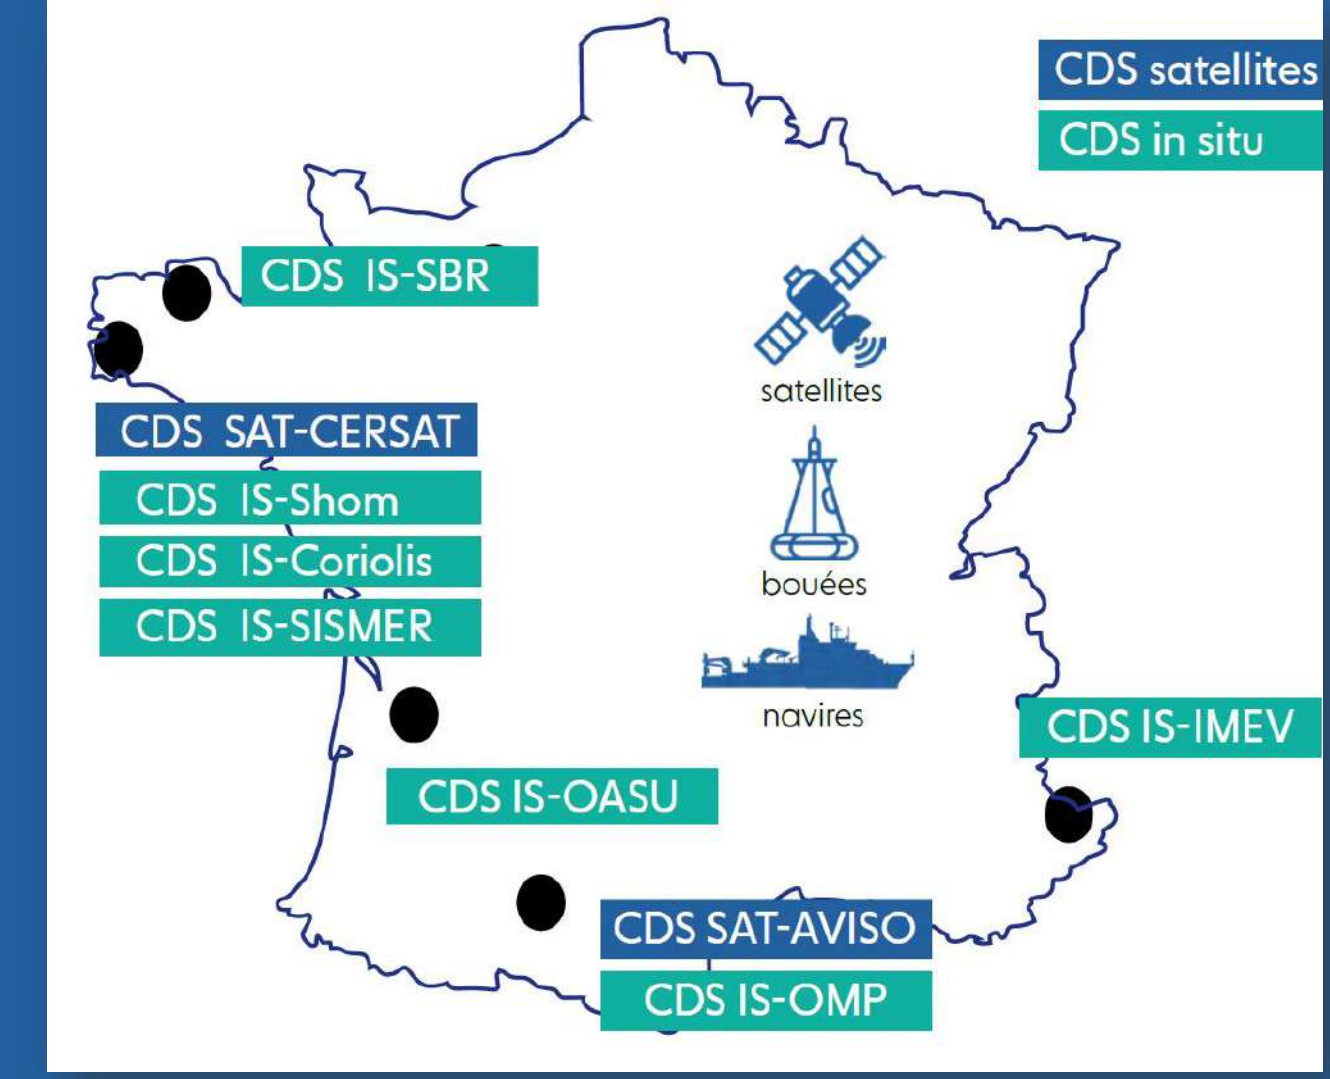

The ODATIS ocean data and services cluster is a component of the **Data Terra Research Infrastructure**, alongside 3 other clusters : **AERIS** for the Atmosphere, **FORM@TER** for the Solid Earth and **THEIA** for Land Surfaces.

The main task of the ODATIS Ocean Cluster is to facilitate/promote the discovery and use of data, to develop derived products, to make available software, tools and services.

ODATIS is based on a network of distributed **9 Data and Services Centres** operated by french research organizations: CNRS, CNES, Ifremer, IRD, Shom, Marine Universities.

The Data and Service Centres offer the guarantee of services on data management : record data, process data, control data quality, and provide routine access to marine data.